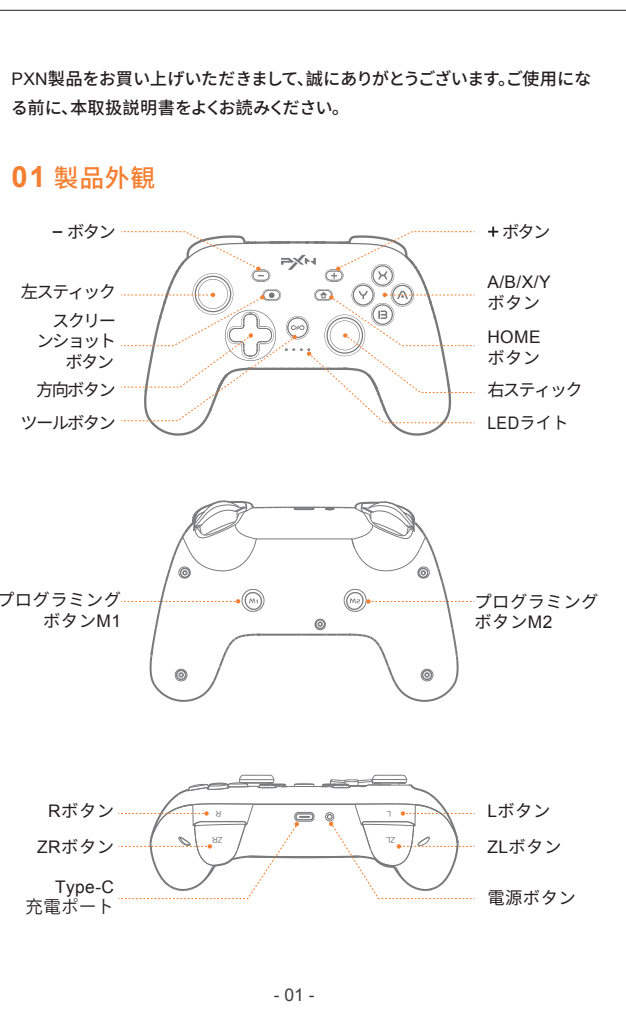

02 System Requirement
Supported platform: Switch, PC, iPhone
03 Power ON / OFF
04 Mobile APP Function

05 How to use in Switch
06 How to use in PC
07 Auxiliary Function
08 Charging Function

09 Sleeping Function
10 Reset Function
11 Attention
12 Product Specifications